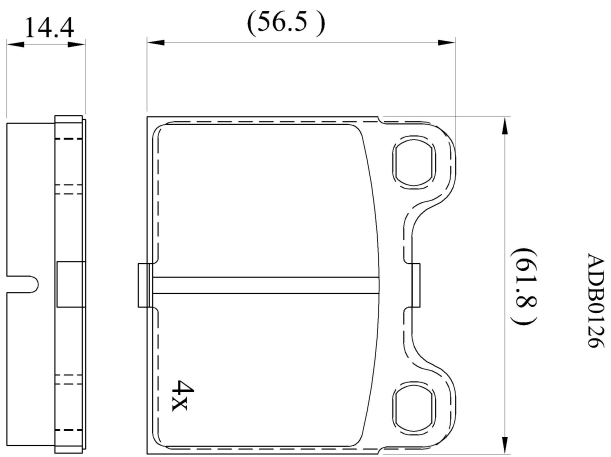

Make: PORSCHE

Model: 911

Part Number: ADB0126

Vehicle Manufacturing/Engine:

Specifications

Fitting Position	:	Rear
Model Date	:	1971-1973
Or. Caliper	:	
WVA	:	20034
FMSI	:	
Length	:	61.8
Width	:	56.5
Thickness	:	14.4