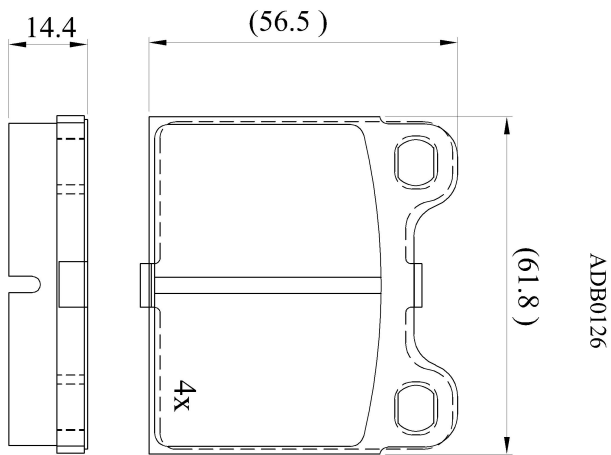

Make: PORSCHE

Model: 911

Part Number: ADB0126

Vehicle Manufacturing/Engine:

Specifications

Fitting Position	:	Rear
Model Date	:	1986-1989
Or. Caliper	:	
WVA	:	20034
FMSI	:	
Length	:	61.8
Width	:	56.5
Thickness	:	14.4