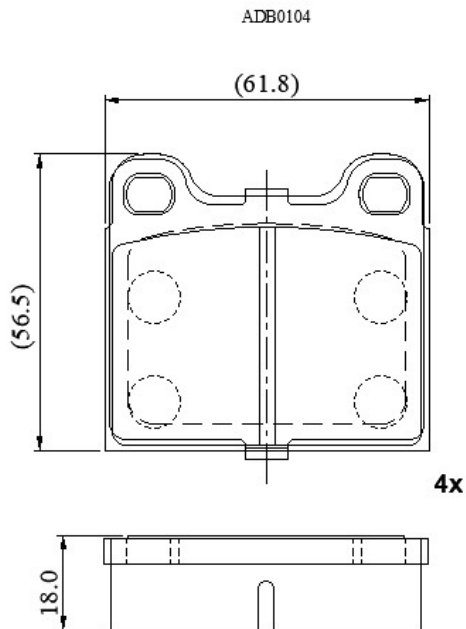

Make: PORSCHE

Model: 914/4

Part Number: ADB0104

Vehicle Manufacturing/Engine:

Specifications

| | | |
|-------------------------|---|-------------|
| Fitting Position | : | Front |
| Model Date | : | 09/69-08/75 |
| Or. Caliper | : | Ate |
| WVA | : | 20228 |
| FMSI | : | |
| Length | : | 61.8 |
| Width | : | 56.5 |
| Thickness | : | 18 |