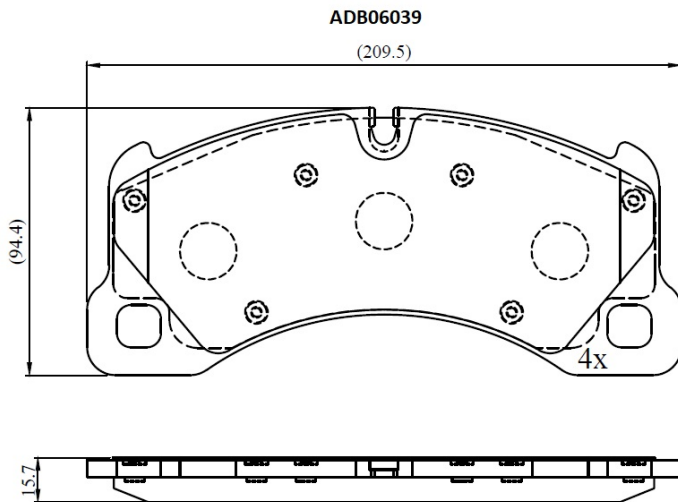

Make: PORSCHE

Model: Cayenne

Part Number: ADB06039

Vehicle Manufacturing/Engine:

Specifications

Fitting Position	: Front
Model Date	: 04-
Or. Caliper	:
WVA	: 24295, 24553
FMSI	:
Length	: 209.5
Width	: 94.4
Thickness	: 15.7