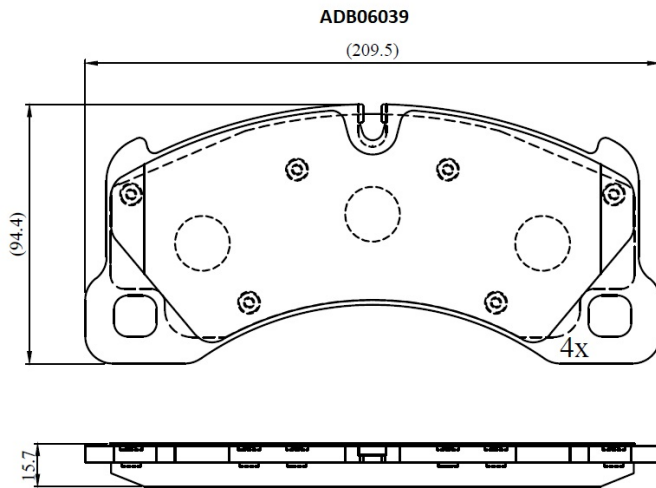

Make: PORSCHE

Model: Cayenne

Part Number: ADB06039

Vehicle Manufacturing/Engine:

Specifications

Fitting Position	:	Front
Model Date	:	04-
Or. Caliper	:	

WVA	:	24295, 24553
FMSI	:	
Length	:	209.5
Width	:	94.4
Thickness	:	15.7