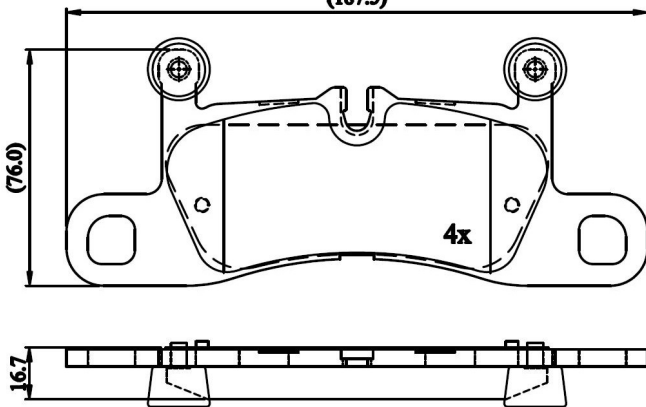

Make: PORSCHE

Model: Cayenne

Part Number: ADB06048

Vehicle Manufacturing/Engine:

ADB06048

(187.5)

Specifications

Fitting Position	:	Rear
Model Date	:	04-
Or. Caliper	:	
WVA	:	24721

FMSI	:	
Length	:	187.5
Width	:	76
Thickness	:	16.7