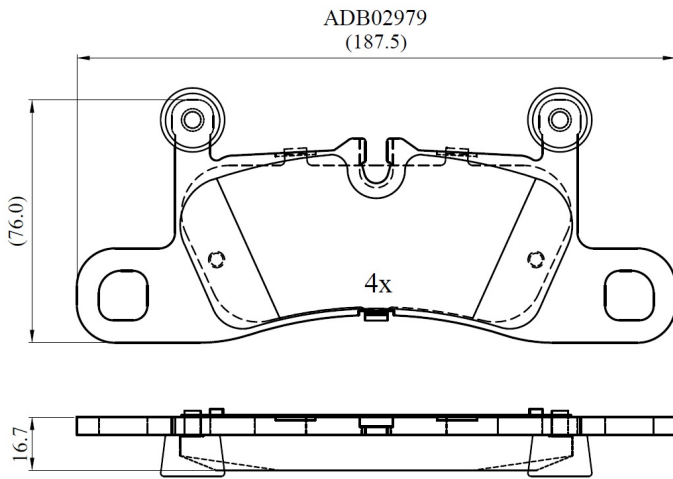

Make: PORSCHE

Model: Cayenne

Part Number: ADB02979

Vehicle Manufacturing/Engine:

Specifications

Fitting Position	:	Rear
Model Date	:	2014-
Or. Caliper	:	
WVA	:	24721

FMSI	:
Length	:
Width	:
Thickness	: