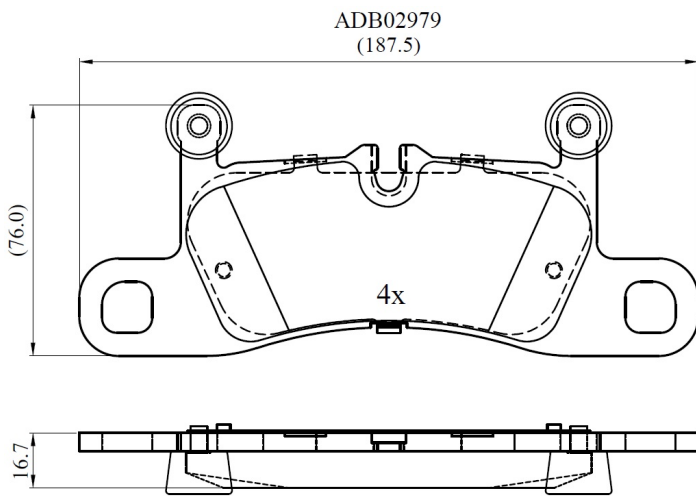

Make: PORSCHE

Model: Cayenne

Part Number: ADB02979

Vehicle Manufacturing/Engine:

Specifications

Fitting Position : Rear
Model Date : 2014-
Or. Caliper :
WVA : 24721
FMSI :
Length :
Width :
Thickness :