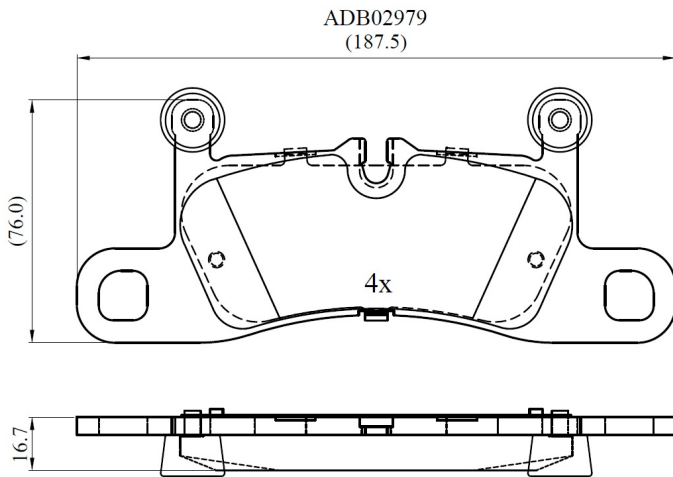

Make: PORSCHE

Model: Cayenne

Part Number: ADB02979

Vehicle Manufacturing/Engine:

Specifications

Fitting Position	:	Rear
Model Date	:	2010-
Or. Caliper	:	
WVA	:	24721

FMSI	:
Length	:
Width	:
Thickness	: