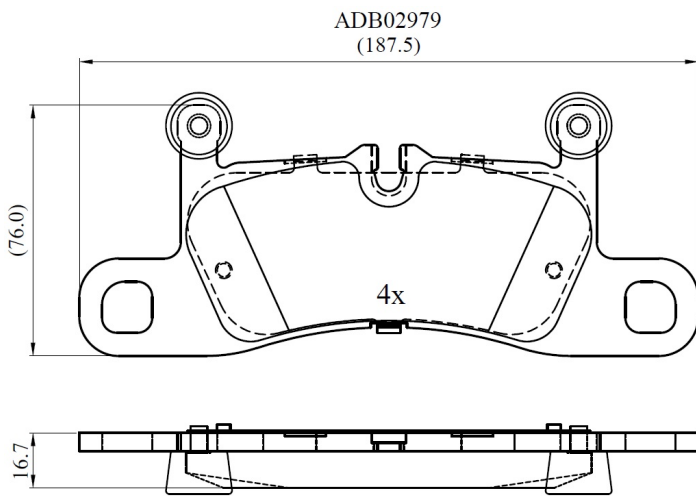

Make: PORSCHE

Model: Cayenne

Part Number: ADB02979

Vehicle Manufacturing/Engine:

Specifications

Fitting Position : Rear
Model Date : 2010-
Or. Caliper :
WVA : 24721
FMSI :
Length :
Width :
Thickness :