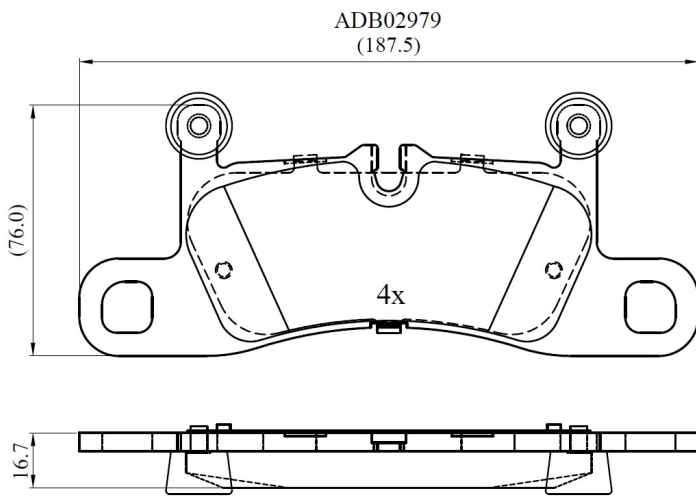

Make: PORSCHE

Model: Cayenne

Part Number: ADB02979

Vehicle Manufacturing/Engine:

Specifications

Fitting Position : Rear
Model Date : 2015-
Or. Caliper :
WVA : 24721
FMSI :
Length :
Width :
Thickness :