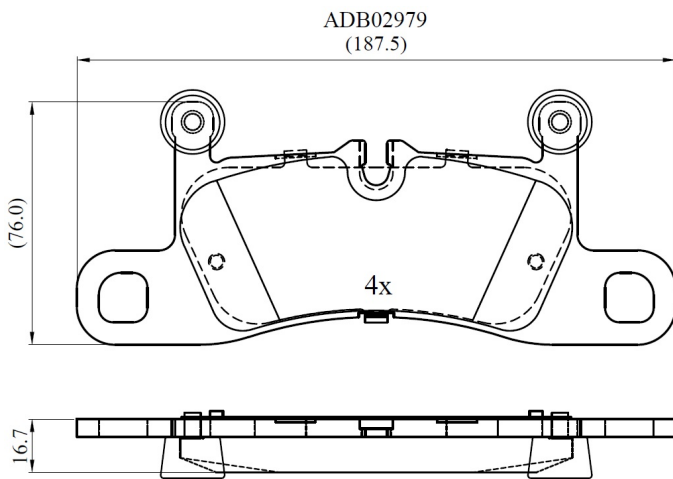

Make: PORSCHE

Model: Cayenne

Part Number: ADB02979

Vehicle Manufacturing/Engine:

Specifications

Fitting Position	:	Rear
Model Date	:	2015-
Or. Caliper	:	
WVA	:	24721

FMSI	:
Length	:
Width	:
Thickness	: