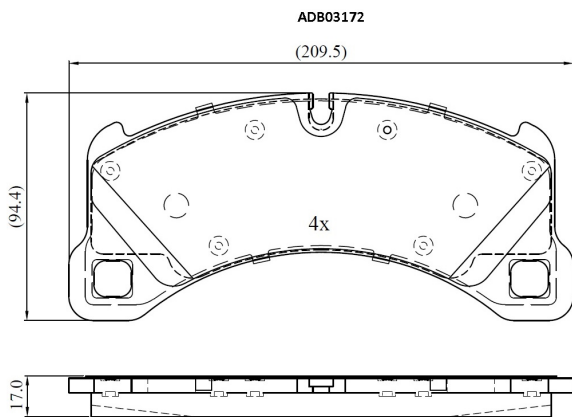

Make: PORSCHE

Model: Cayenne

Part Number: ADB03172

Vehicle Manufacturing/Engine:

Specifications

Fitting Position	:	Front
Model Date	:	2015-
Or. Caliper	:	
WVA	:	2,42,95,24,553

FMSI	:	
Length	:	209.5
Width	:	94.4
Thickness	:	15.7