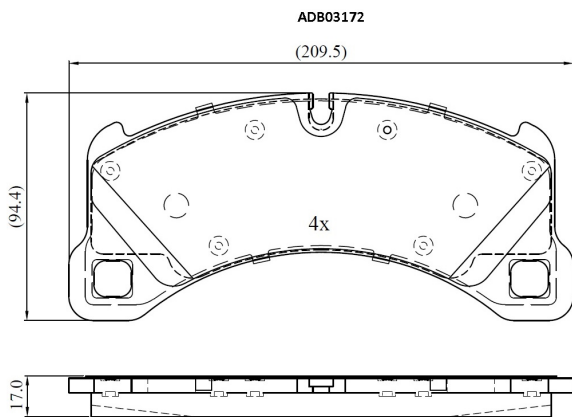

Make: PORSCHE

Model: Cayenne

Part Number: ADB03172

Vehicle Manufacturing/Engine:

Specifications

Fitting Position	:	Front
Model Date	:	2012-
Or. Caliper	:	
WVA	:	2,42,95,24,553

FMSI	:	
Length	:	209.5
Width	:	94.4
Thickness	:	15.7