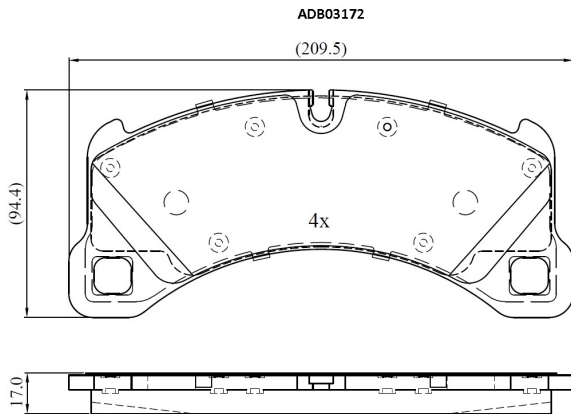

Make: PORSCHE

Model: Cayenne

Part Number: ADB03172

Vehicle Manufacturing/Engine:

Specifications

Fitting Position	:	Front
Model Date	:	2010-
Or. Caliper	:	
WVA	:	2,42,95,24,553

FMSI	:	
Length	:	209.5
Width	:	94.4
Thickness	:	15.7