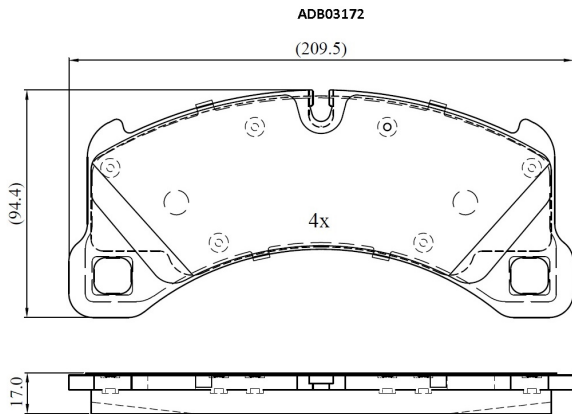

Make: PORSCHE

Model: Cayenne

Part Number: ADB03172

Vehicle Manufacturing/Engine:

Specifications

Fitting Position	:	Front
Model Date	:	2009-2010
Or. Caliper	:	
WVA	:	2,42,95,24,553

FMSI	:	
Length	:	209.5
Width	:	94.4
Thickness	:	15.7