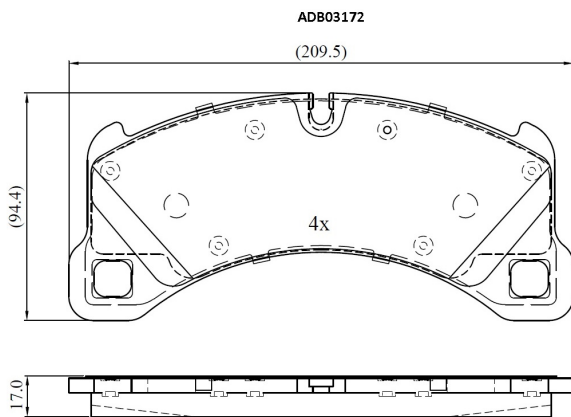

Make: PORSCHE

Model: Cayenne

Part Number: ADB03172

Vehicle Manufacturing/Engine:

Specifications

Fitting Position	:	Front
Model Date	:	2008-2010
Or. Caliper	:	
WVA	:	2,42,95,24,553

FMSI	:	
Length	:	209.5
Width	:	94.4
Thickness	:	15.7