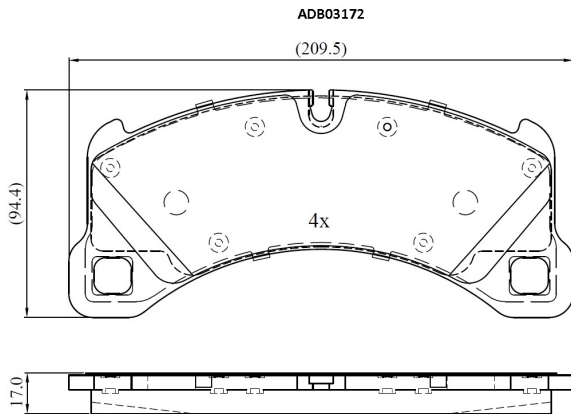

Make: PORSCHE

Model: MACAN

Part Number: ADB03172

Vehicle Manufacturing/Engine:

Specifications

Fitting Position	:	Front
Model Date	:	2015-2018
Or. Caliper	:	
WVA	:	2,42,95,24,553

FMSI	:	
Length	:	209.5
Width	:	94.4
Thickness	:	15.7