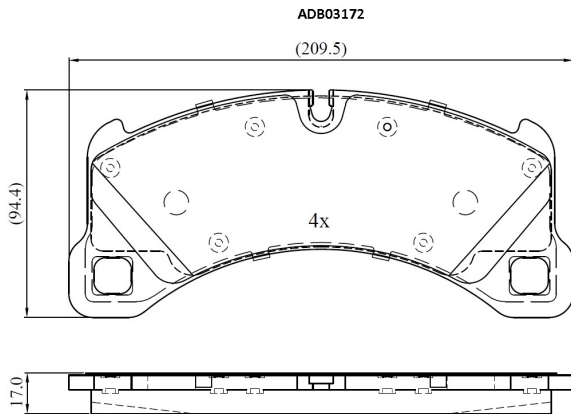

Make: PORSCHE

Model: MACAN

Part Number: ADB03172

Vehicle Manufacturing/Engine:

Specifications

Fitting Position	:	Front
Model Date	:	2016-
Or. Caliper	:	
WVA	:	2,42,95,24,553

FMSI	:	
Length	:	209.5
Width	:	94.4
Thickness	:	15.7