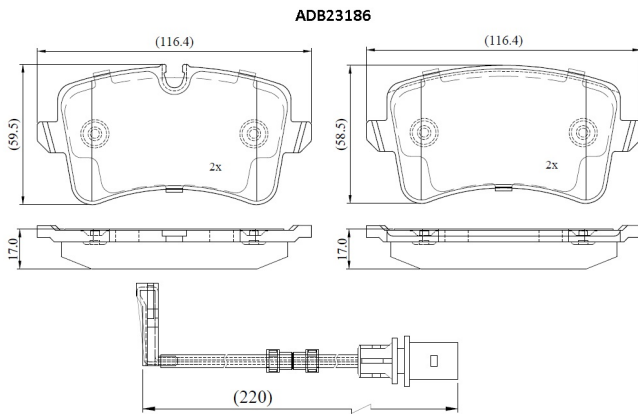

Make: PORSCHE

Model: MACAN

Part Number: ADB23186

Vehicle Manufacturing/Engine:

Specifications

Fitting Position	:	Rear
Model Date	:	2015-
Or. Caliper	:	
WVA	:	25214
FMSI	:	

Length	:	116.4
Width	:	59.5/58.5
Thickness	:	17