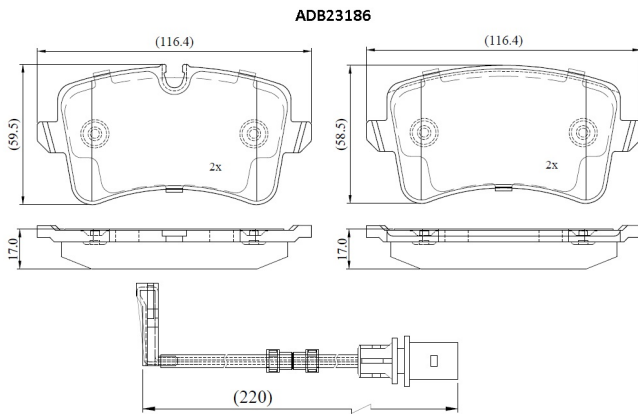

Make: PORSCHE

Model: MACAN

Part Number: ADB23186

Vehicle Manufacturing/Engine:

Specifications

Fitting Position	:	Rear
Model Date	:	2015-2018
Or. Caliper	:	
WVA	:	25214
FMSI	:	

Length	:	116.4
Width	:	59.5/58.5
Thickness	:	17