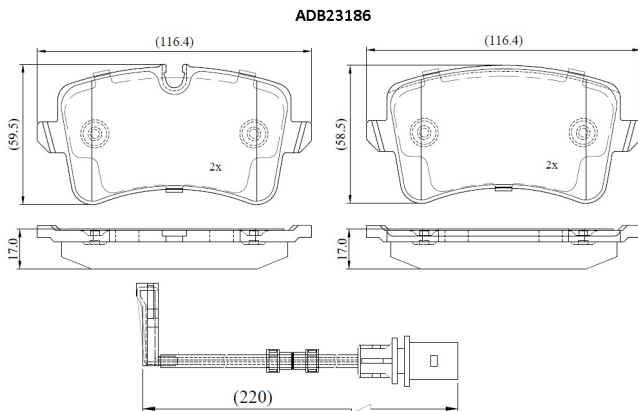

Make: PORSCHE

Model: MACAN

Part Number: ADB23186

Vehicle Manufacturing/Engine:

Specifications

Fitting Position	:	Rear
Model Date	:	2014-2018
Or. Caliper	:	
WVA	:	25214
FMSI	:	

Length	:	116.4
Width	:	59.5/58.5
Thickness	:	17