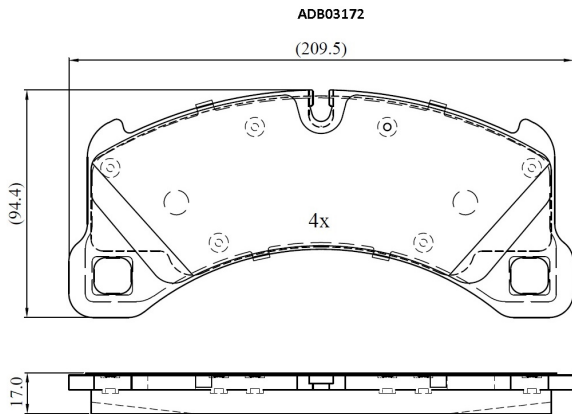

Make: PORSCHE

Model: PANAMERA Sport Turismo

Part Number: ADB03172

Vehicle Manufacturing/Engine:

Specifications

Fitting Position	:	Front
Model Date	:	2018-
Or. Caliper	:	
WVA	:	2,42,95,24,553

FMSI	:	
Length	:	209.5
Width	:	94.4
Thickness	:	15.7