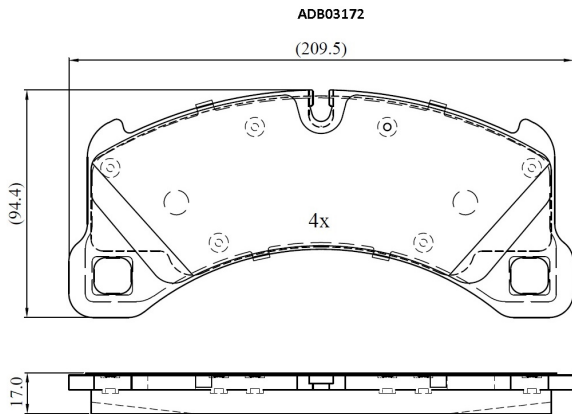

Make: PORSCHE

Model: PANAMERA Sport Turismo

Part Number: ADB03172

Vehicle Manufacturing/Engine:

Specifications

Fitting Position	:	Front
Model Date	:	2017-
Or. Caliper	:	
WVA	:	2,42,95,24,553

FMSI	:	
Length	:	209.5
Width	:	94.4
Thickness	:	15.7