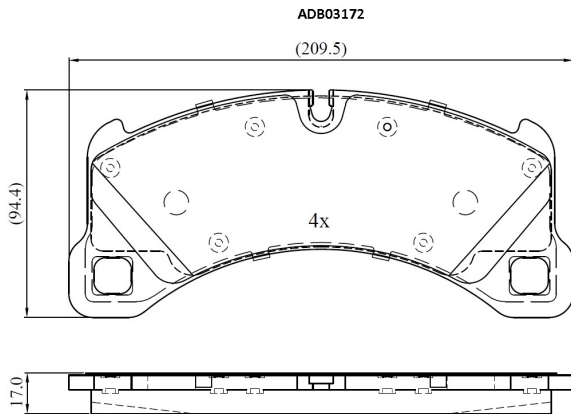

Make: PORSCHE

Model: PANAMERA Sport Turismo

Part Number: ADB03172

Vehicle Manufacturing/Engine:

Specifications

Fitting Position	:	Front
Model Date	:	2017-
Or. Caliper	:	
WVA	:	2,42,95,24,553

FMSI	:	
Length	:	209.5
Width	:	94.4
Thickness	:	15.7