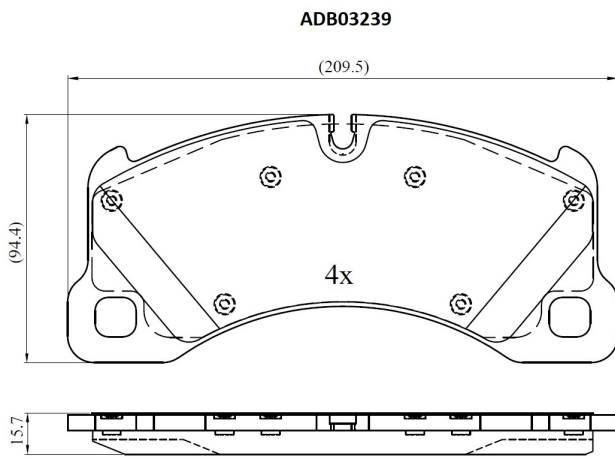

Make: PORSCHE

Model: PANAMERA Sport Turismo

Part Number: ADB03239

Vehicle Manufacturing/Engine:

Specifications

Fitting Position	:	Front
Model Date	:	2018-
Or. Caliper	:	

WVA	:	25007
FMSI	:	
Length	:	209.5
Width	:	94.4
Thickness	:	15.7