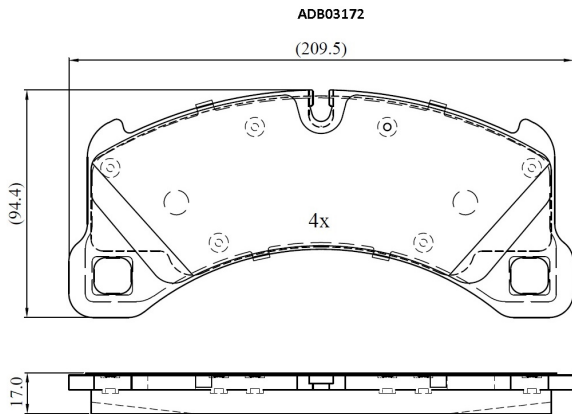

Make: PORSCHE

Model: Panamera

Part Number: ADB03172

Vehicle Manufacturing/Engine:

Specifications

Fitting Position	:	Front
Model Date	:	2009-2013
Or. Caliper	:	
WVA	:	2,42,95,24,553

FMSI	:	
Length	:	209.5
Width	:	94.4
Thickness	:	15.7