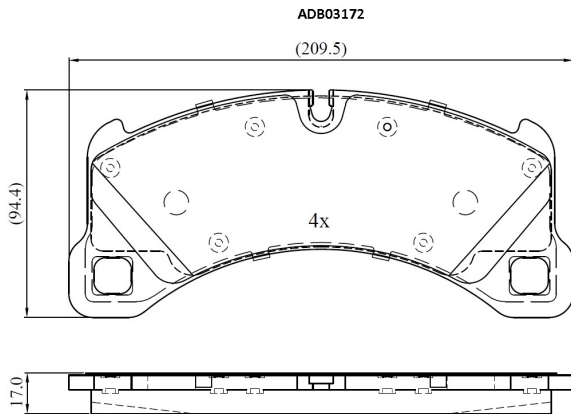

Make: PORSCHE

Model: Panamera

Part Number: ADB03172

Vehicle Manufacturing/Engine:

Specifications

Fitting Position	:	Front
Model Date	:	2009-2013
Or. Caliper	:	
WVA	:	2,42,95,24,553

FMSI	:	
Length	:	209.5
Width	:	94.4
Thickness	:	15.7