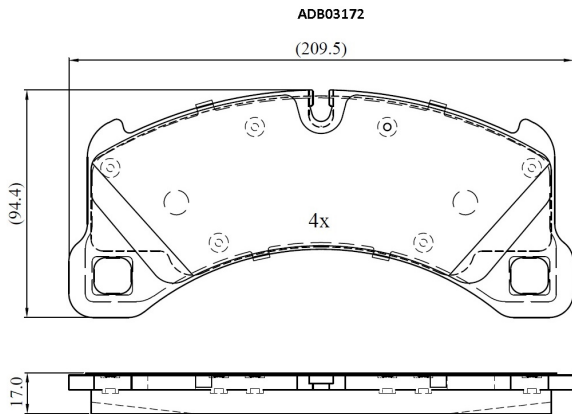

Make: PORSCHE

Model: Panamera

Part Number: ADB03172

Vehicle Manufacturing/Engine:

Specifications

Fitting Position	:	Front
Model Date	:	2010-2013
Or. Caliper	:	
WVA	:	2,42,95,24,553

FMSI	:	
Length	:	209.5
Width	:	94.4
Thickness	:	15.7