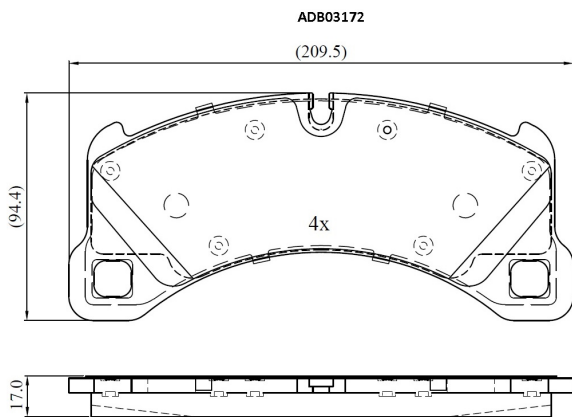

Make: PORSCHE

Model: Panamera

Part Number: ADB03172

Vehicle Manufacturing/Engine:

Specifications

Fitting Position	:	Front
Model Date	:	2016-
Or. Caliper	:	
WVA	:	2,42,95,24,553

FMSI	:	
Length	:	209.5
Width	:	94.4
Thickness	:	15.7