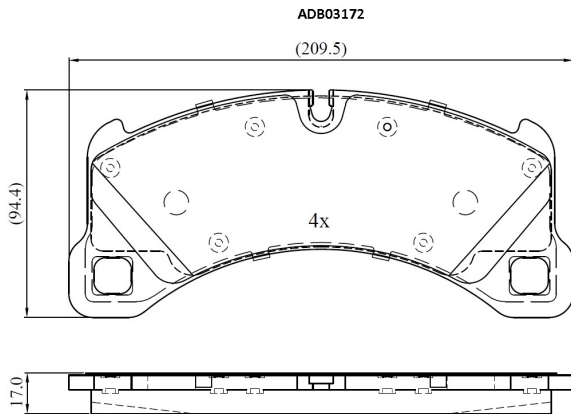

Make: PORSCHE

Model: Panamera

Part Number: ADB03172

Vehicle Manufacturing/Engine:

Specifications

Fitting Position	:	Front
Model Date	:	2018-
Or. Caliper	:	
WVA	:	2,42,95,24,553

FMSI	:	
Length	:	209.5
Width	:	94.4
Thickness	:	15.7