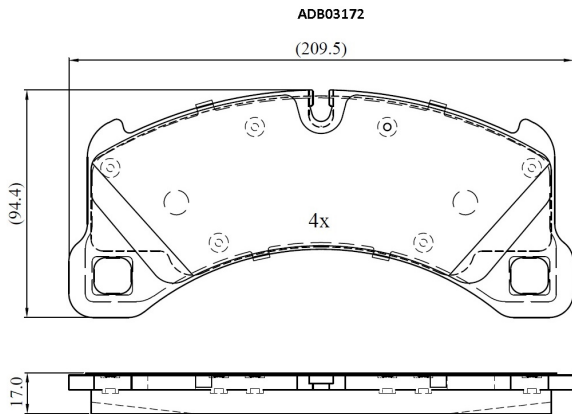

Make: PORSCHE

Model: Panamera

Part Number: ADB03172

Vehicle Manufacturing/Engine:

Specifications

Fitting Position	:	Front
Model Date	:	2016-
Or. Caliper	:	
WVA	:	2,42,95,24,553

FMSI	:	
Length	:	209.5
Width	:	94.4
Thickness	:	15.7