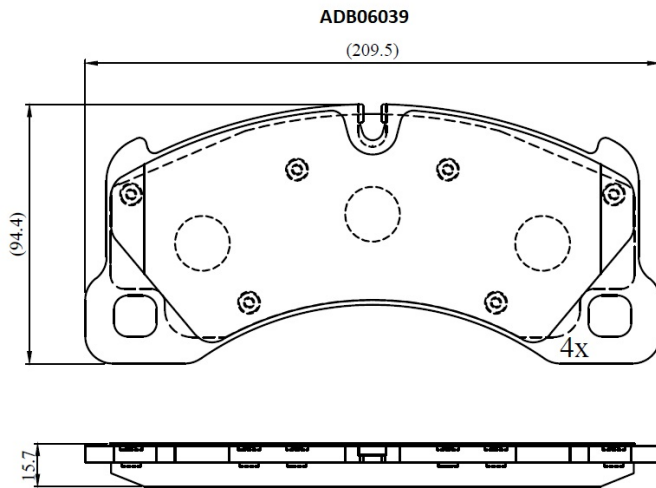

Make: PORSCHE

Model: Pannamere

Part Number: ADB06039

Vehicle Manufacturing/Engine:

Specifications

Fitting Position	:	Front
Model Date	:	09-
Or. Caliper	:	

WVA	:	24295, 24553
FMSI	:	
Length	:	209.5
Width	:	94.4
Thickness	:	15.7