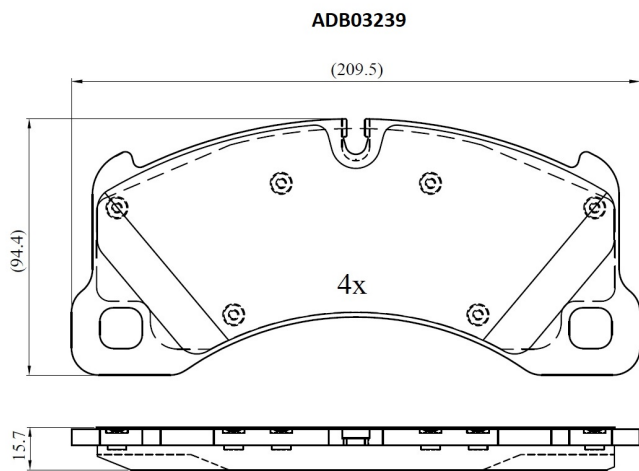

Make: PORSCHE

Model: TAYCAN

Part Number: ADB03239

Vehicle Manufacturing/Engine:

Specifications

Fitting Position : Front
Model Date : 2019-
Or. Caliper :
WVA : 25007
FMSI :
Length : 209.5
Width : 94.4
Thickness : 15.7