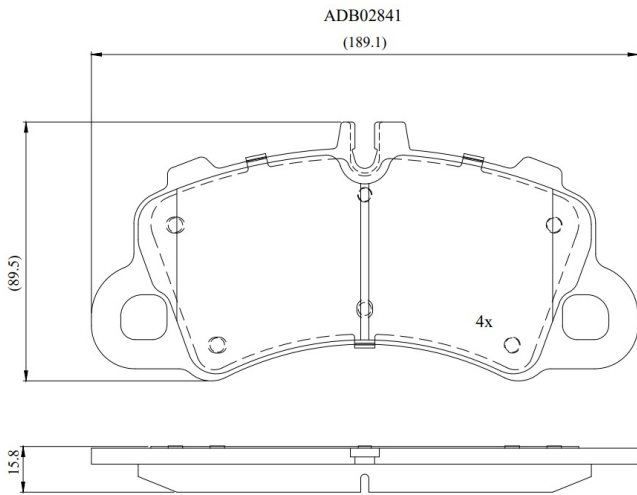

Make: PORSCHE

Model: Truck Cayenne

Part Number: ADB02841

Vehicle Manufacturing/Engine:

Specifications

Fitting Position	:	Front
Model Date	:	2019-
Or. Caliper	:	

WVA	:	
FMSI	:	9435-D2192
Length	:	189.1
Width	:	89.5
Thickness	:	15.8