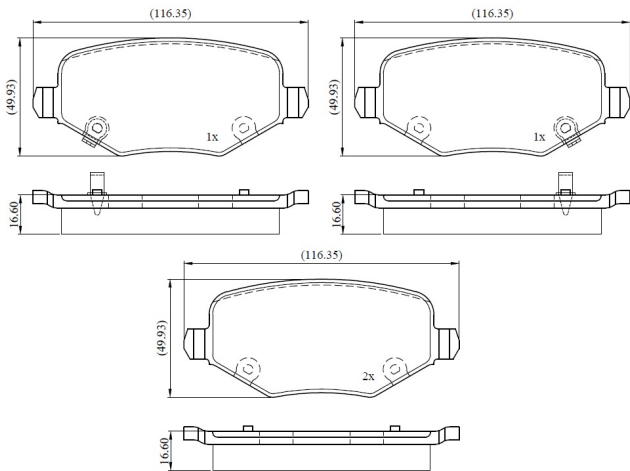

Make: RAM

Model: CARGO VAN

Part Number: ADB32613

Vehicle Manufacturing/Engine:

Specifications

Fitting Position	:	Rear
Model Date	:	13-14
Or. Caliper	:	

WVA	:	
FMSI	:	D1719
Length	:	116.35
Width	:	49.9
Thickness	:	16.6