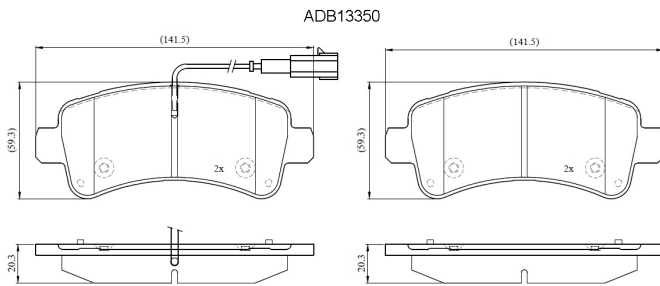

Make: RAM

Model: PROMASTER 1500

Part Number: ADB13350

Vehicle Manufacturing/Engine:

Specifications

Fitting Position	:	Rear
Model Date	:	14-
Or. Caliper	:	
WVA	:	
FMSI	:	8974-D1746
Length	:	141.5
Width	:	59.1

Thickness : 20.3