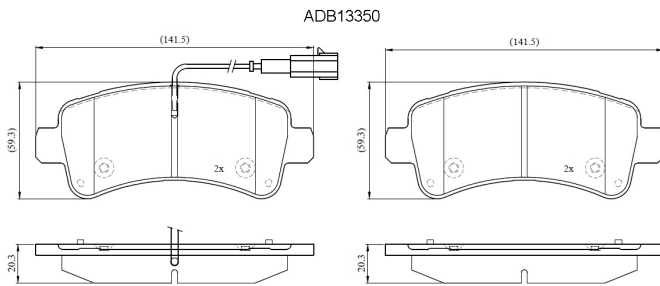

Make: RAM

Model: PROMASTER 3500

Part Number: ADB13350

Vehicle Manufacturing/Engine:

Specifications

Fitting Position	:	Rear
Model Date	:	14-15
Or. Caliper	:	
WVA	:	
FMSI	:	8974-D1746
Length	:	141.5
Width	:	59.1

Thickness

:

20.3