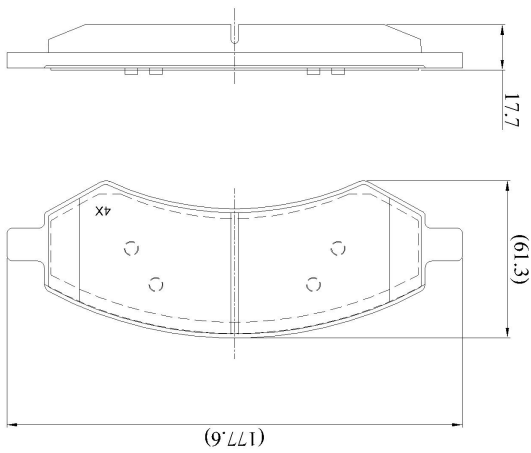

Make: RAM

Model: TRUCK

Part Number: ADB02533

Vehicle Manufacturing/Engine:

ADB02533

Specifications

Fitting Position	:	Front
Model Date	:	11-Dec
Or. Caliper	:	

WVA	:	
FMSI	:	D1084
Length	:	177.6
Width	:	61.3
Thickness	:	17.7