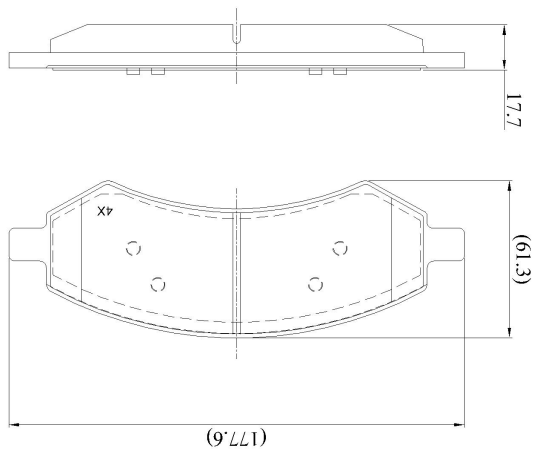

Make: RAM

Model: TRUCK

Part Number: ADB02533

Vehicle Manufacturing/Engine:

ADB02533

Specifications

Fitting Position	:	Front
Model Date	:	11-
Or. Caliper	:	

WVA	:	
FMSI	:	D1084
Length	:	177.6
Width	:	61.3
Thickness	:	17.7