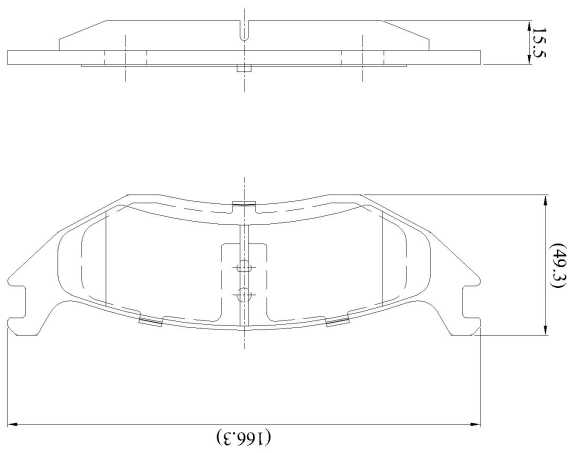

Make: RAM

Model: TRUCK

Part Number: ADB02535

Vehicle Manufacturing/Engine:

ADB02535

Specifications

Fitting Position	:	Rear
Model Date	:	11-Dec
Or. Caliper	:	

WVA	:	
FMSI	:	D967
Length	:	166.3
Width	:	49.3
Thickness	:	15.5