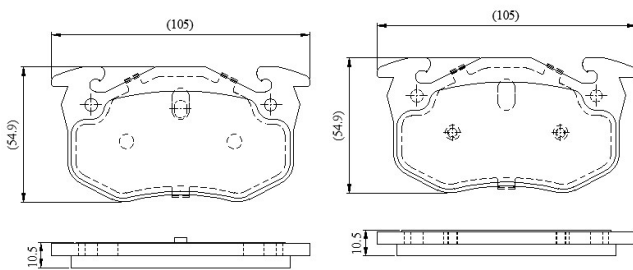

Make: RENAULT

Model: Clio I (->98)

Part Number: ADB01080

Vehicle Manufacturing/Engine:

ADB01080

Specifications

Fitting Position	:	Rear
Model Date	:	01/90-03/98
Or. Caliper	:	Bendix
WVA	:	20315/20974
FMSI	:	
Length	:	105

Width	:	54.6
Thickness	:	10.5