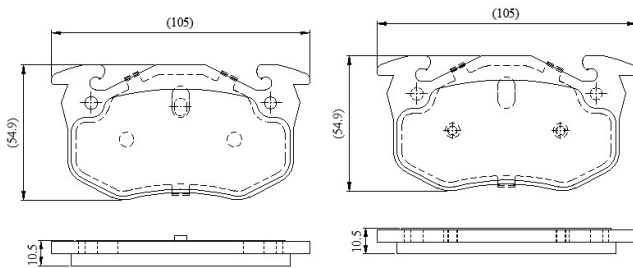

Make: RENAULT

Model: Clio I (->98)

Part Number: ADB01080

Vehicle Manufacturing/Engine:

ADB01080

Specifications

Fitting Position	:	Rear
Model Date	:	06/93-03/98
Or. Caliper	:	Bendix
WVA	:	20315/20974
FMSI	:	
Length	:	105

Width	:	54.6
Thickness	:	10.5