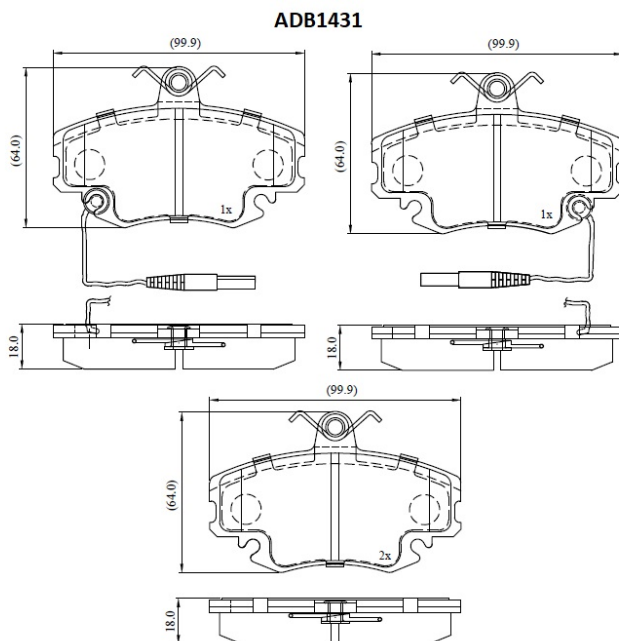

Make: RENAULT

Model: Clio I (->98)

Part Number: ADB1431

Vehicle Manufacturing/Engine:

Specifications

Fitting Position

:

Front

Model Date	:	01/90-03/98
Or. Caliper	:	Lucas
WVA	:	21463
FMSI	:	
Length	:	99.9
Width	:	64
Thickness	:	18