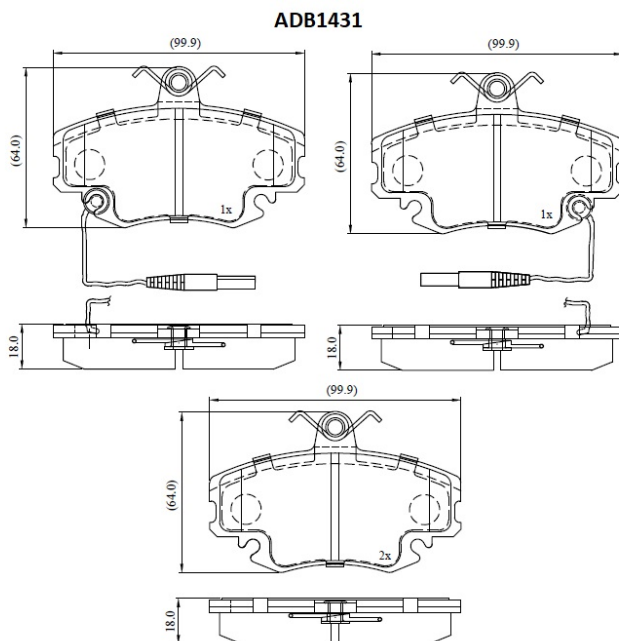

Make: RENAULT

Model: Clio I (->98)

Part Number: ADB1431

Vehicle Manufacturing/Engine:

Specifications

Fitting Position

:

Front

Model Date	:	06/93-03/98
Or. Caliper	:	Lucas
WVA	:	21463
FMSI	:	
Length	:	99.9
Width	:	64
Thickness	:	18