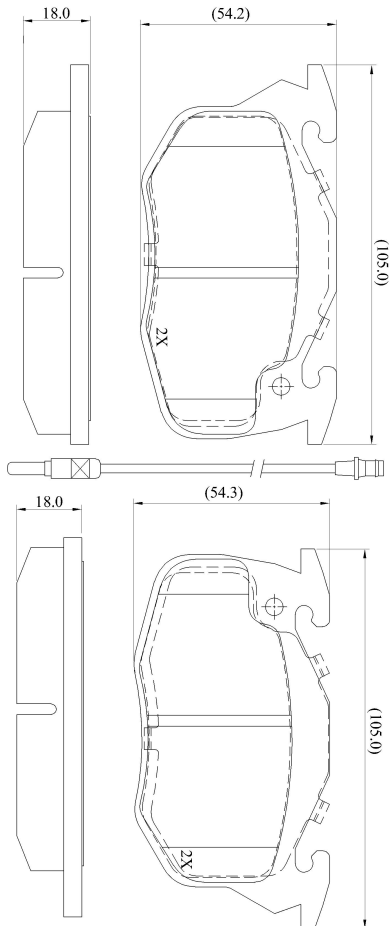

Make: RENAULT

Model: Clio I (->98)

Part Number: ADB2258

Vehicle Manufacturing/Engine:

ADB2258

Specifications

Fitting Position	:	Front
Model Date	:	01/90-03/98
Or. Caliper	:	Bendix
WVA	:	20905
FMSI	:	
Length	:	105
Width	:	53.3
Thickness	:	18