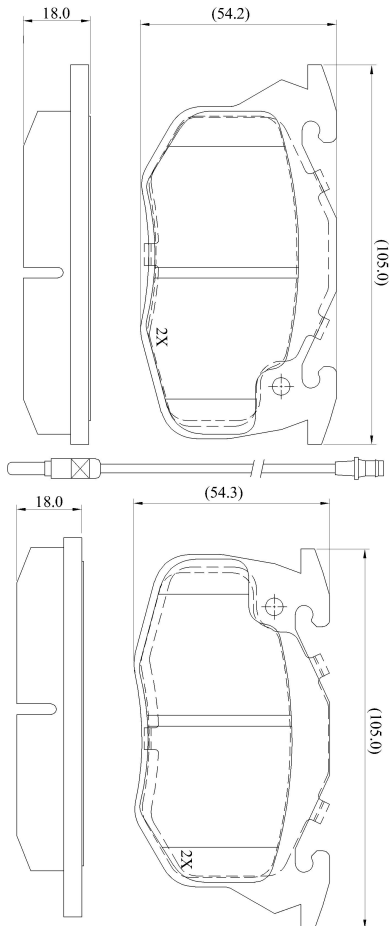

Make: RENAULT

Model: Clio I (->98)

Part Number: ADB2258

Vehicle Manufacturing/Engine:

ADB2258

Specifications

Fitting Position	:	Front
Model Date	:	01/90-03/98
Or. Caliper	:	Bendix
WVA	:	20905
FMSI	:	
Length	:	105
Width	:	53.3
Thickness	:	18