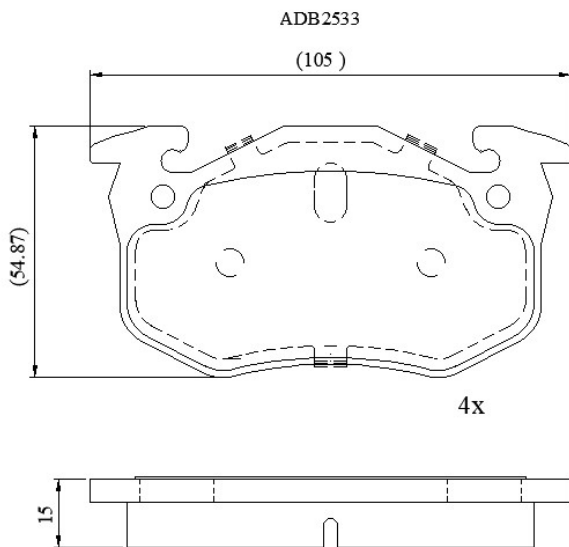

Make: RENAULT

Model: Clio I (->98)

Part Number: ADB2533

Vehicle Manufacturing/Engine:

Specifications

Fitting Position	:	Front
Model Date	:	01/90-03/98

Or. Caliper	:	Bendix
WVA	:	21096
FMSI	:	
Length	:	105
Width	:	54.86
Thickness	:	15