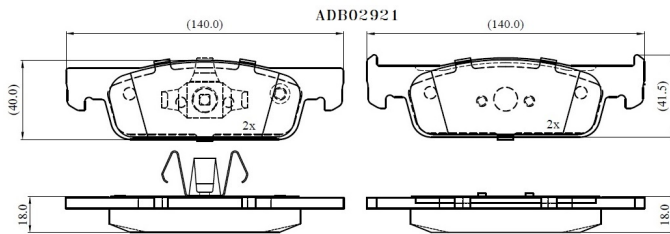

Make: RENAULT

Model: CLIO IV Hatchback Van

Part Number: ADB02921

Vehicle Manufacturing/Engine:

Specifications

Fitting Position	:	Front
Model Date	:	2014-
Or. Caliper	:	
WVA	:	25702
FMSI	:	
Length	:	140
Width	:	40.0/41.5

Thickness

:

18