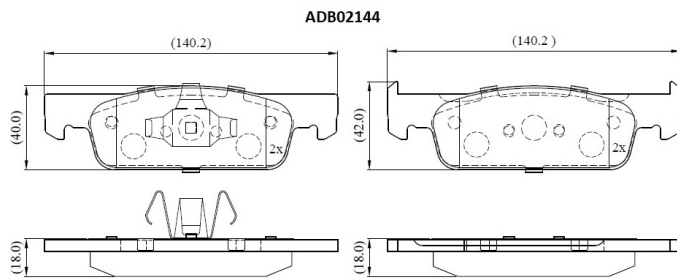

Make: RENAULT

Model: CLIO IV

Part Number: ADB02144

Vehicle Manufacturing/Engine:

Specifications

Fitting Position	:	Front
Model Date	:	11/12-
Or. Caliper	:	Teves
WVA	:	25702, 25703
FMSI	:	
Length	:	140.2
Width	:	40.2

Thickness

:

18