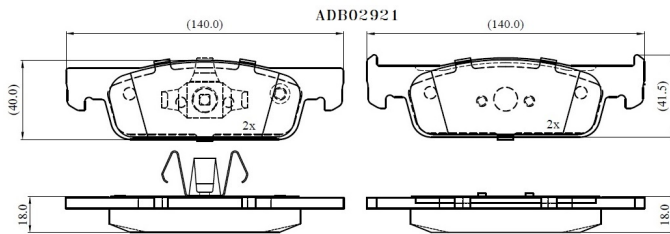

Make: RENAULT

Model: CLIO IV

Part Number: ADB02921

Vehicle Manufacturing/Engine:

Specifications

Fitting Position	:	Front
Model Date	:	2012-
Or. Caliper	:	
WVA	:	25702
FMSI	:	
Length	:	140
Width	:	40.0/41.5

Thickness

:

18