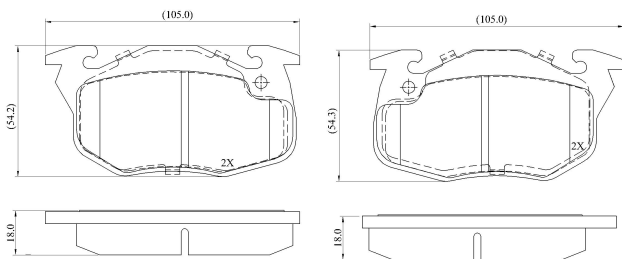

Make: RENAULT

Model: Clio Van (-> 98)

Part Number: ADB0258

Vehicle Manufacturing/Engine:

ADB0258

Specifications

Fitting Position	:	Front
Model Date	:	01/90-03/98
Or. Caliper	:	Bendix
WVA	:	20905
FMSI	:	
Length	:	105
Width	:	54.25
Thickness	:	18