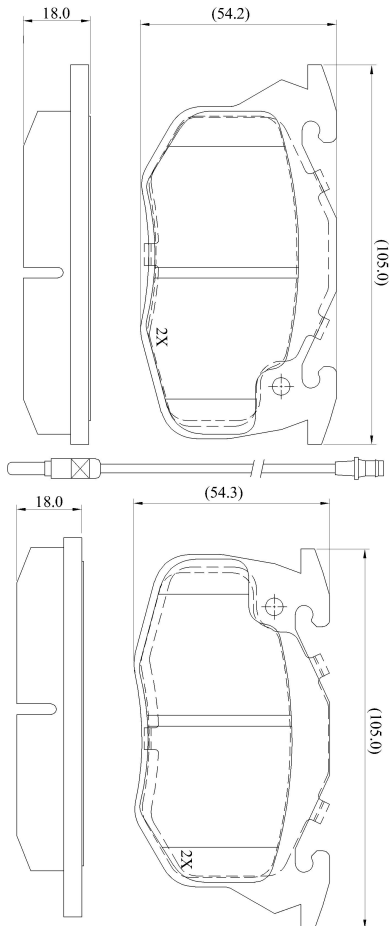

Make: RENAULT

Model: Clio Van (-> 98)

Part Number: ADB2258

Vehicle Manufacturing/Engine:

ADB2258

Specifications

Fitting Position	:	Front
Model Date	:	01/90-03/98
Or. Caliper	:	Bendix
WVA	:	20905
FMSI	:	
Length	:	105
Width	:	53.3
Thickness	:	18