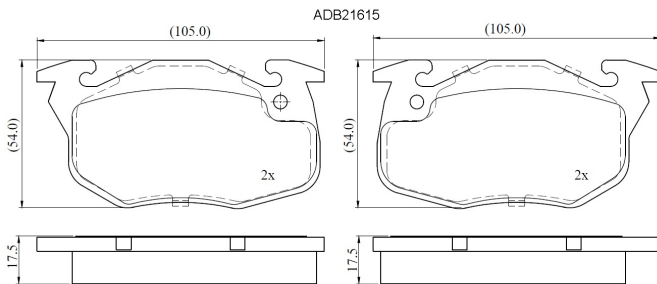

Make: RENAULT

Model: Clio

Part Number: ADB21615

Vehicle Manufacturing/Engine:

Specifications

Fitting Position	:	Front
Model Date	:	03/98->
Or. Caliper	:	Bendix/Bosch
WVA	:	2,09,05,20,90,62,09,86,00,000
FMSI	:	
Length	:	105
Width	:	54.8

Thickness : 17.5